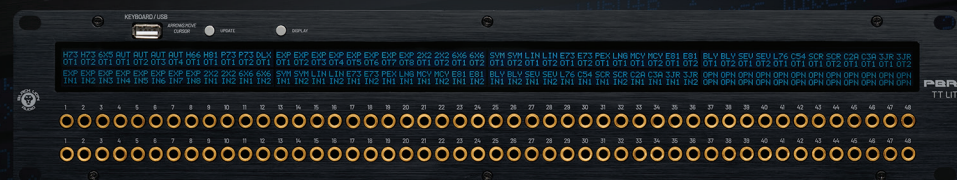

# PBR LIT Patchbays

Gold-Plated Patchbays with customizable LED display

Eliminate confusion when routing your racks of precious gear with the PBR-LIT patchbays from Black Lion Audio. Built to proven Black Lion standards of build quality and signal conductivity, the PBR LIT patchbays – available in TRS and TT/DB25 configurations – feature customizable, brightly-lit LED displays for every input and output. Simply connect a USB keyboard directly to your LIT to customize the display, or use the included PatchCAD LIT software to create custom text to export directly to your patchbay using the same port.

**PBR TRS LIT:** 48-point TRS patchbay with LED display system, audiophile-grade jacks, and 3 normalization modes.

**PBR TT LIT:** 96-point TT/DB25 patchbay with LED display system, audiophile-grade jacks, and 3 normalization modes.