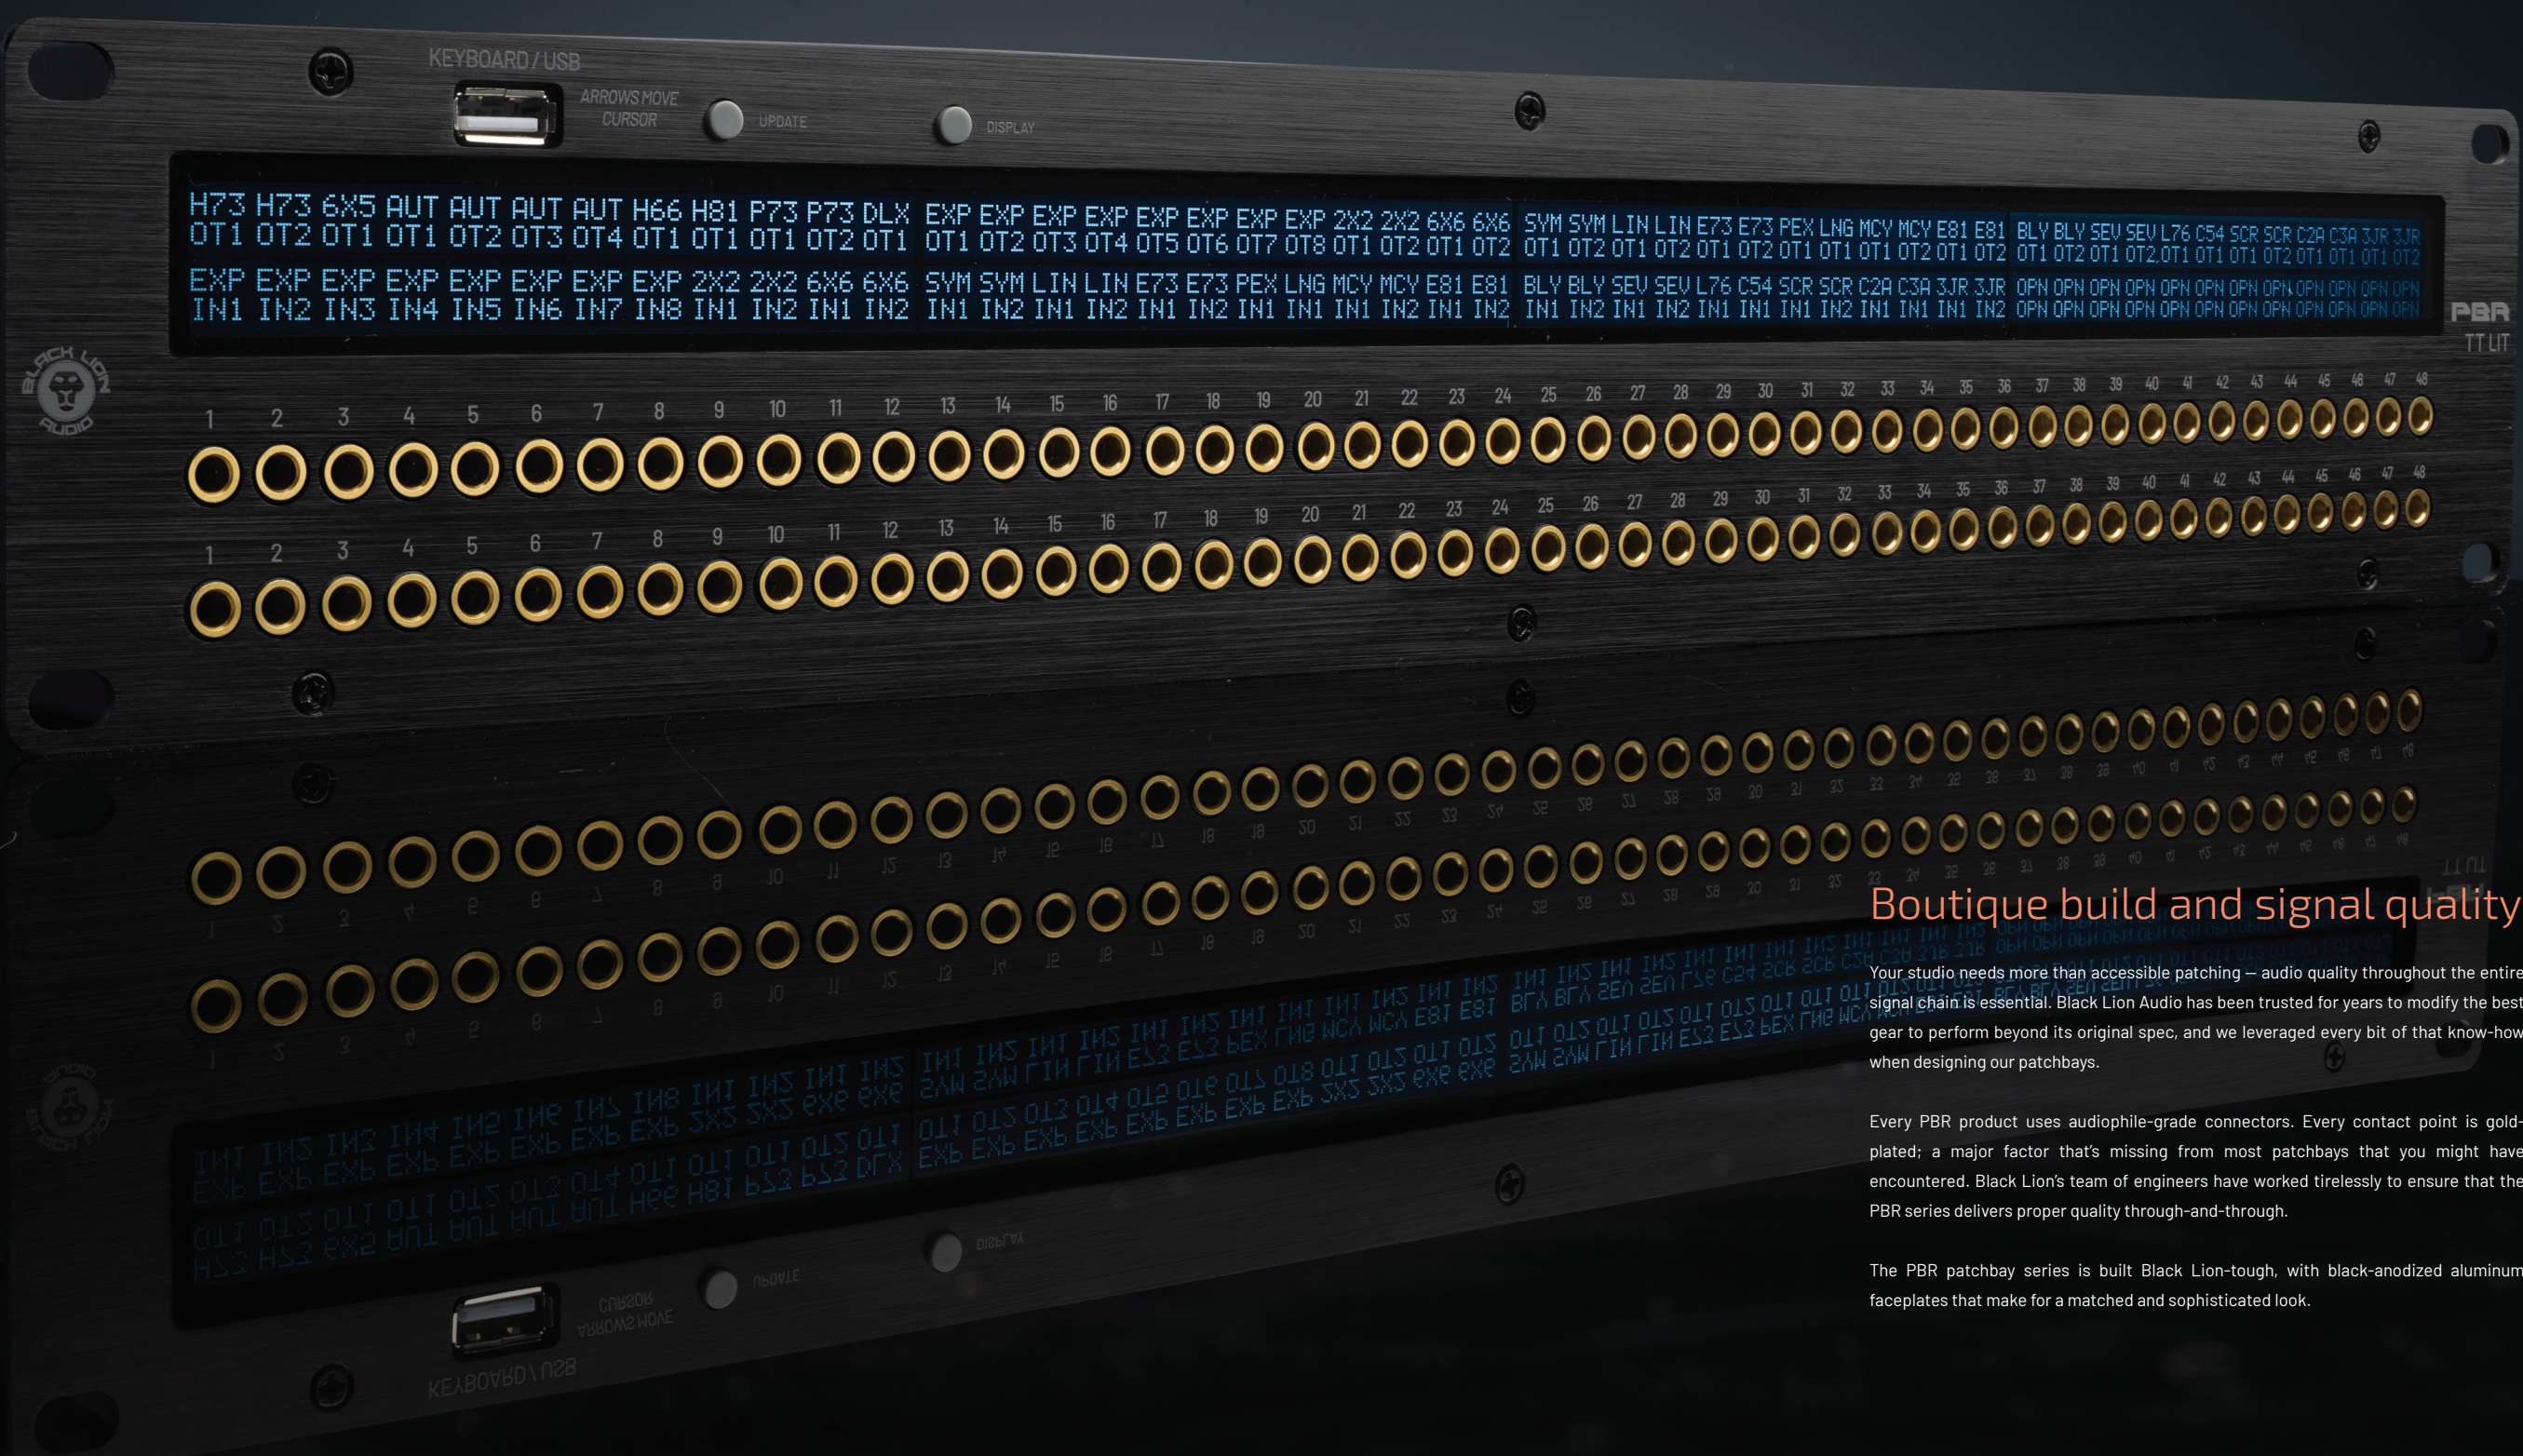

Boutique build and signal quality

Your studio needs more than accessible patching — audio quality throughout the entire signal chain is essential. Black Lion Audio has been trusted for years to modify the best gear to perform beyond its original spec, and we leveraged every bit of that know-how when designing our patchbays.

Every PBR product uses audiophile-grade connectors. Every contact point is gold-plated; a major factor that's missing from most patchbays that you might have encountered. Black Lion's team of engineers have worked tirelessly to ensure that the PBR series delivers proper quality through-and-through.

The PBR patchbay series is built Black Lion-tough, with black-anodized aluminum faceplates that make for a matched and sophisticated look.