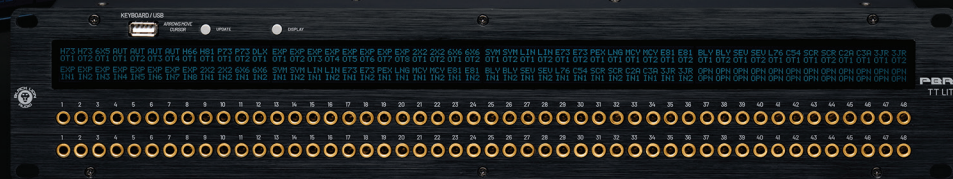

# PBR LIT Patchbays

Gold-Plated Patchbays with customizable LED display

## Introducing new Black Lion Audio PBR LIT Patchbays.

Eliminate confusion when routing your racks of precious gear with the PBR-LIT patchbays from Black Lion Audio. Built to proven Black Lion standards of build quality and signal conductivity, the PBR LIT patchbays – available in TRS and TT/DB25 configurations – feature customizable, brightly-lit LED displays for every input and output. Simply connect a USB keyboard directly to your LIT to customize the display, or use the included PatchCAD LIT software to create custom text to export directly to your patchbay using the same port.

**PBR TT LIT:** 96-point TT/DB25 patchbay with LED display system, audiophile-grade jacks, and 3 normalization modes.

**PBR TRS3 LIT:** 48-point TRS patchbay with LED display system, audiophile-grade jacks, and 3 normalization modes.