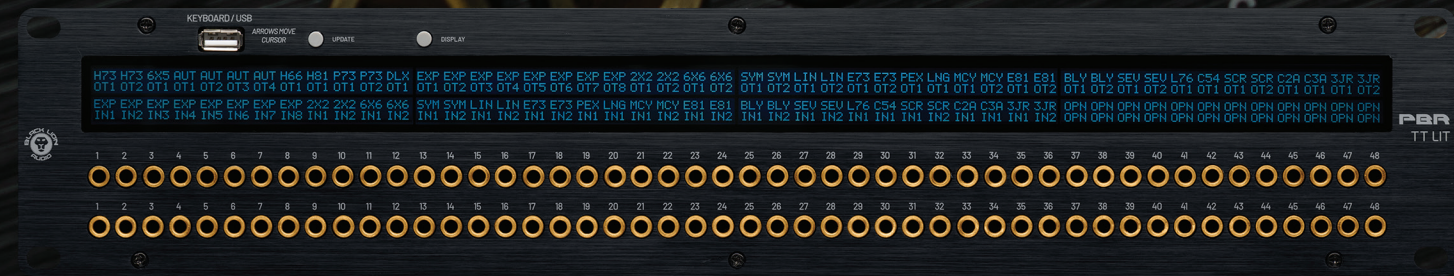

Functional, customizable, and good-lookin'.

LIT's LED displays support up to 12 characters to describe your connections on the PBR TRS³ LIT; six on the PBR TT LIT. The brightness of the screens is user-adjustable to suit your viewing angle, eyesight, and studio vibe.

To customize the display, you have two options: simply connect a USB keyboard to the front of the unit and start typing... or you can use the included PatchCAD LIT software to create your custom digital display on your computer, and export them to a USB drive to load directly into the unit.

PatchCAD LIT (Mac/Win) lets you customize your digital display using a quick, familiar spreadsheet-like interface. Simply type out how you want your display to appear, export the file to a USB drive, and connect the USB drive to your LIT patchbay and press the Update button.

Done.